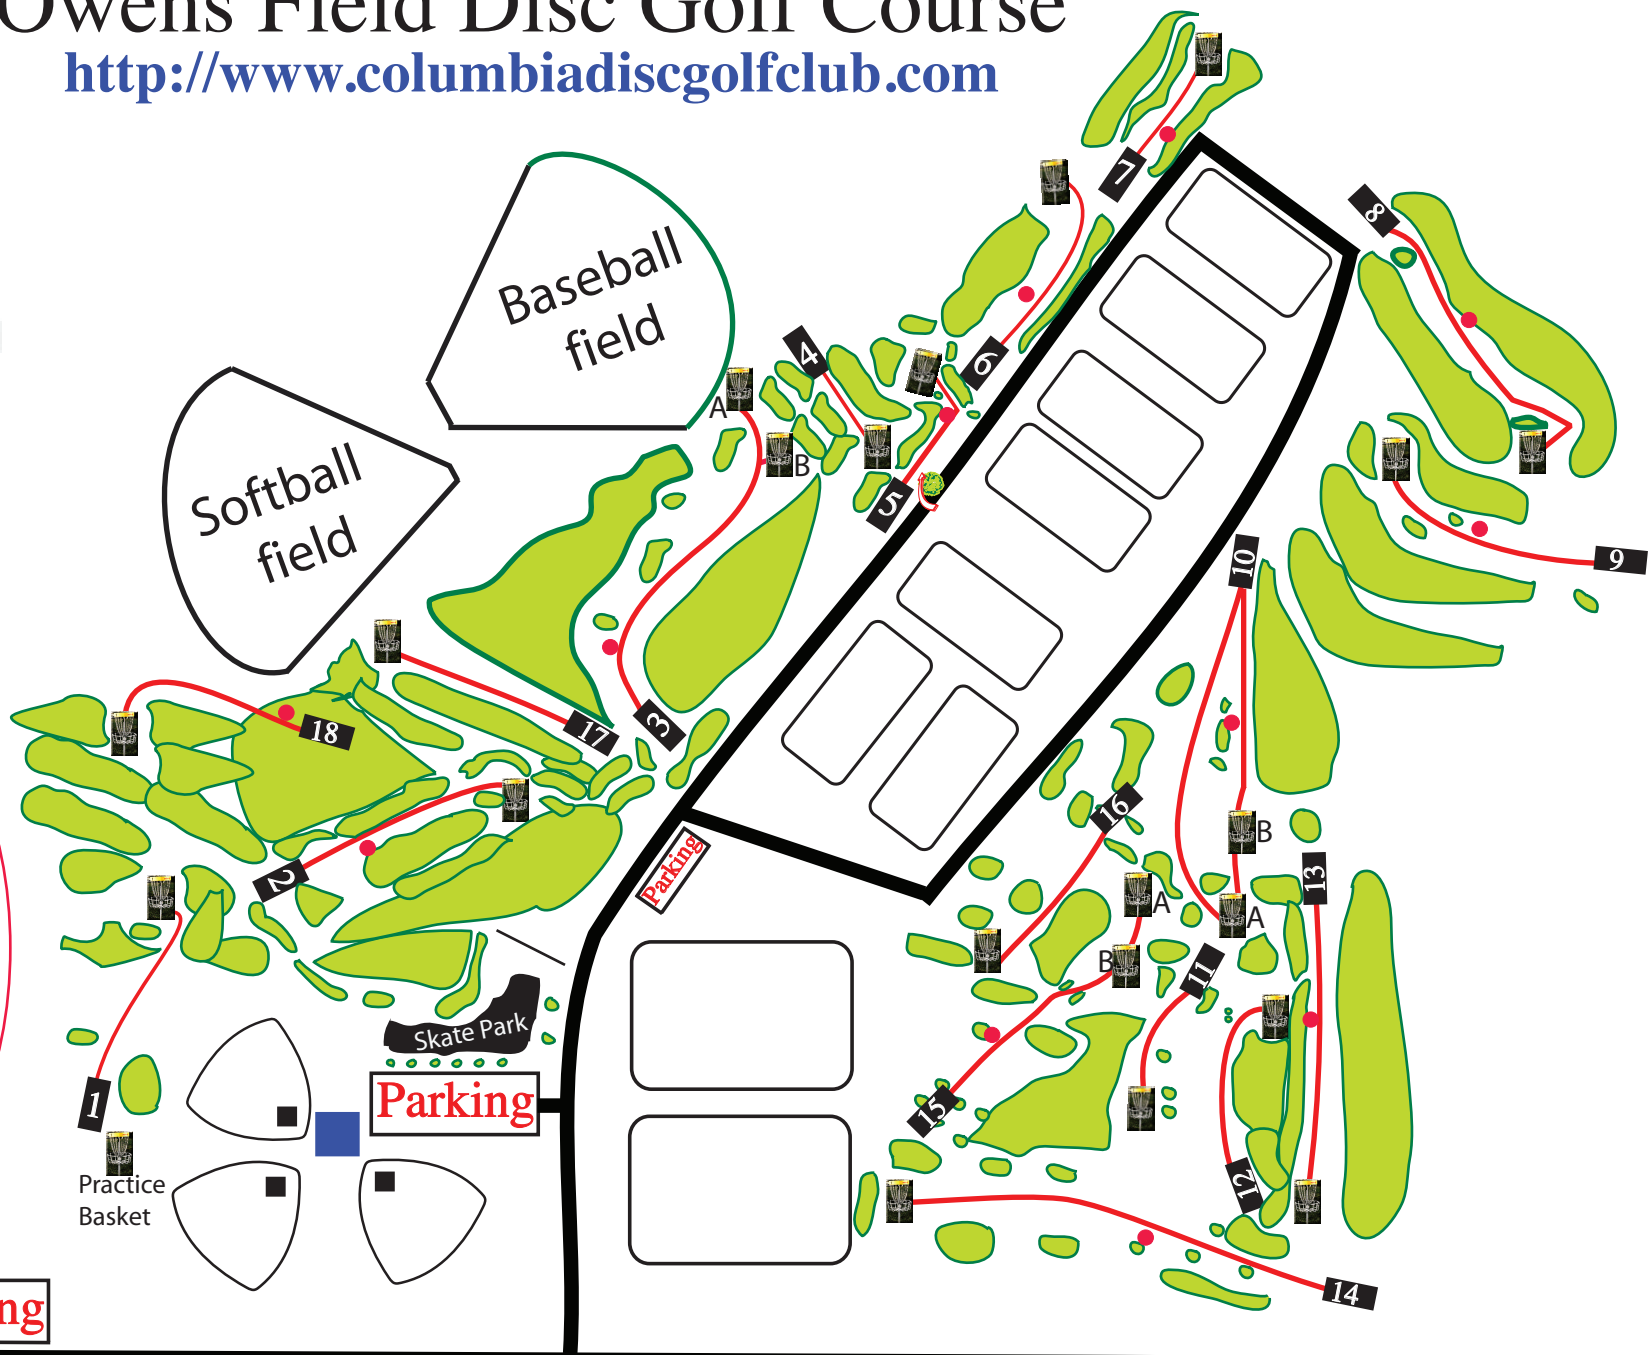

# Owens Field Disc Golf Course

<http://www.columbiadiscgolfclub.com>

- 1 = Tee-Pads
- = Short Tee
- 🏆 = Baskets

Airport Blvd.

1351 Jim Hamilton Blvd

On or beyond any roads is OB / Baseball & Softball field are OB