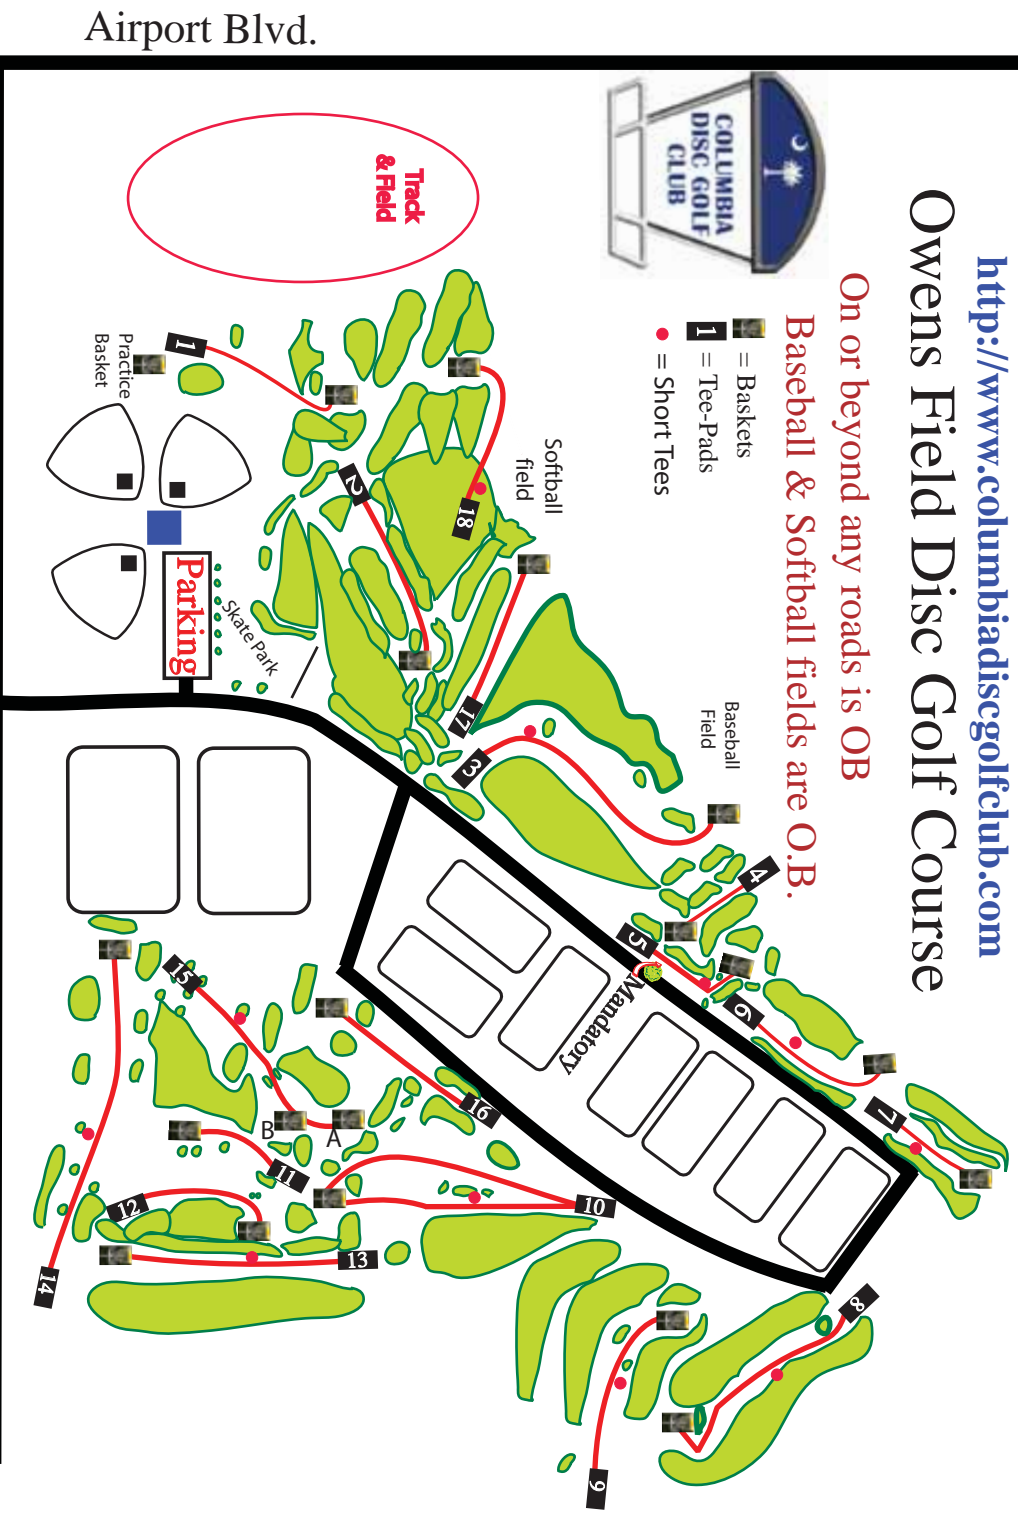

Owens Field Disc Golf Course

On or beyond any roads is OB

Baseball & Softball fields are O.B.

-  = Baskets
-  = Tee-Pads
-  = Short Tees

2009
South Carolina Championships

Columbia, SC
<http://columbiadiscgolfclub.com>

Hole Number	1	2	3	4	5	6	7	8	9	front	10	11	12	13	14	15	16	17	18	back	total	
Long Tees	274	258	406	185	313	379	232	399	288	2,734	501	257	267	377	548	450	289	191	304	3,428	6,162	B
Par	3	3	4	3	4	3	3	4	3	30	4	3	3	4	4	4	3	3	3	3,464	6,198	A
Short Tees	no short	no short	260	no short	143	201	181	210	169	1,881	316	no short	no short	196	271	294	no short	no short	260	2,341	4,222	B
																330				2,377	4,258	A