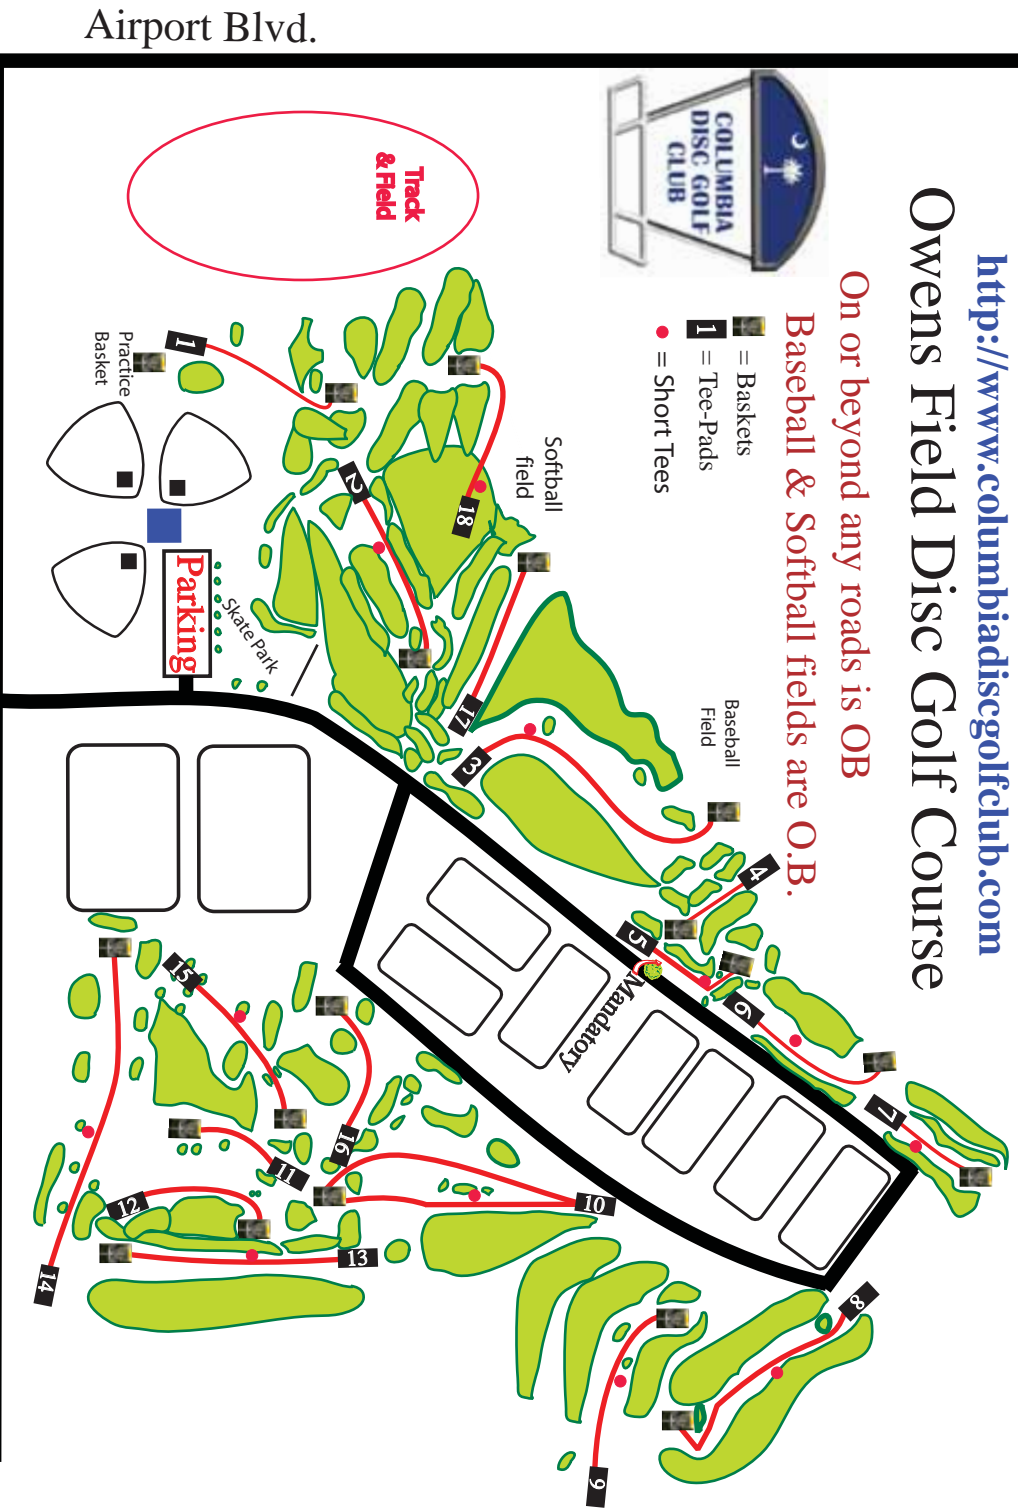

Owens Field Disc Golf Course

On or beyond any roads is OB

Baseball & Softball fields are O.B.

-  = Baskets
-  = Tee-Pads
-  = Short Tees

2009
South Carolina Championships

Columbia, SC
<http://columbiadiscgolfclub.com>

Hole Number	1	2	3	4	5	6	7	8	9	front	10	11	12	13	14	15	16	17	18	back	total
Long Tees	274	258	406	185	313	379	232	399	288	2,734	501	257	267	377	548	450	244	191	304	3,383	6,117
Short Tees	no short	no short	260	no short	143	201	181	210	169	1,881	316	no short	no short	196	271	294	no short	no short	260	2,296	4,177