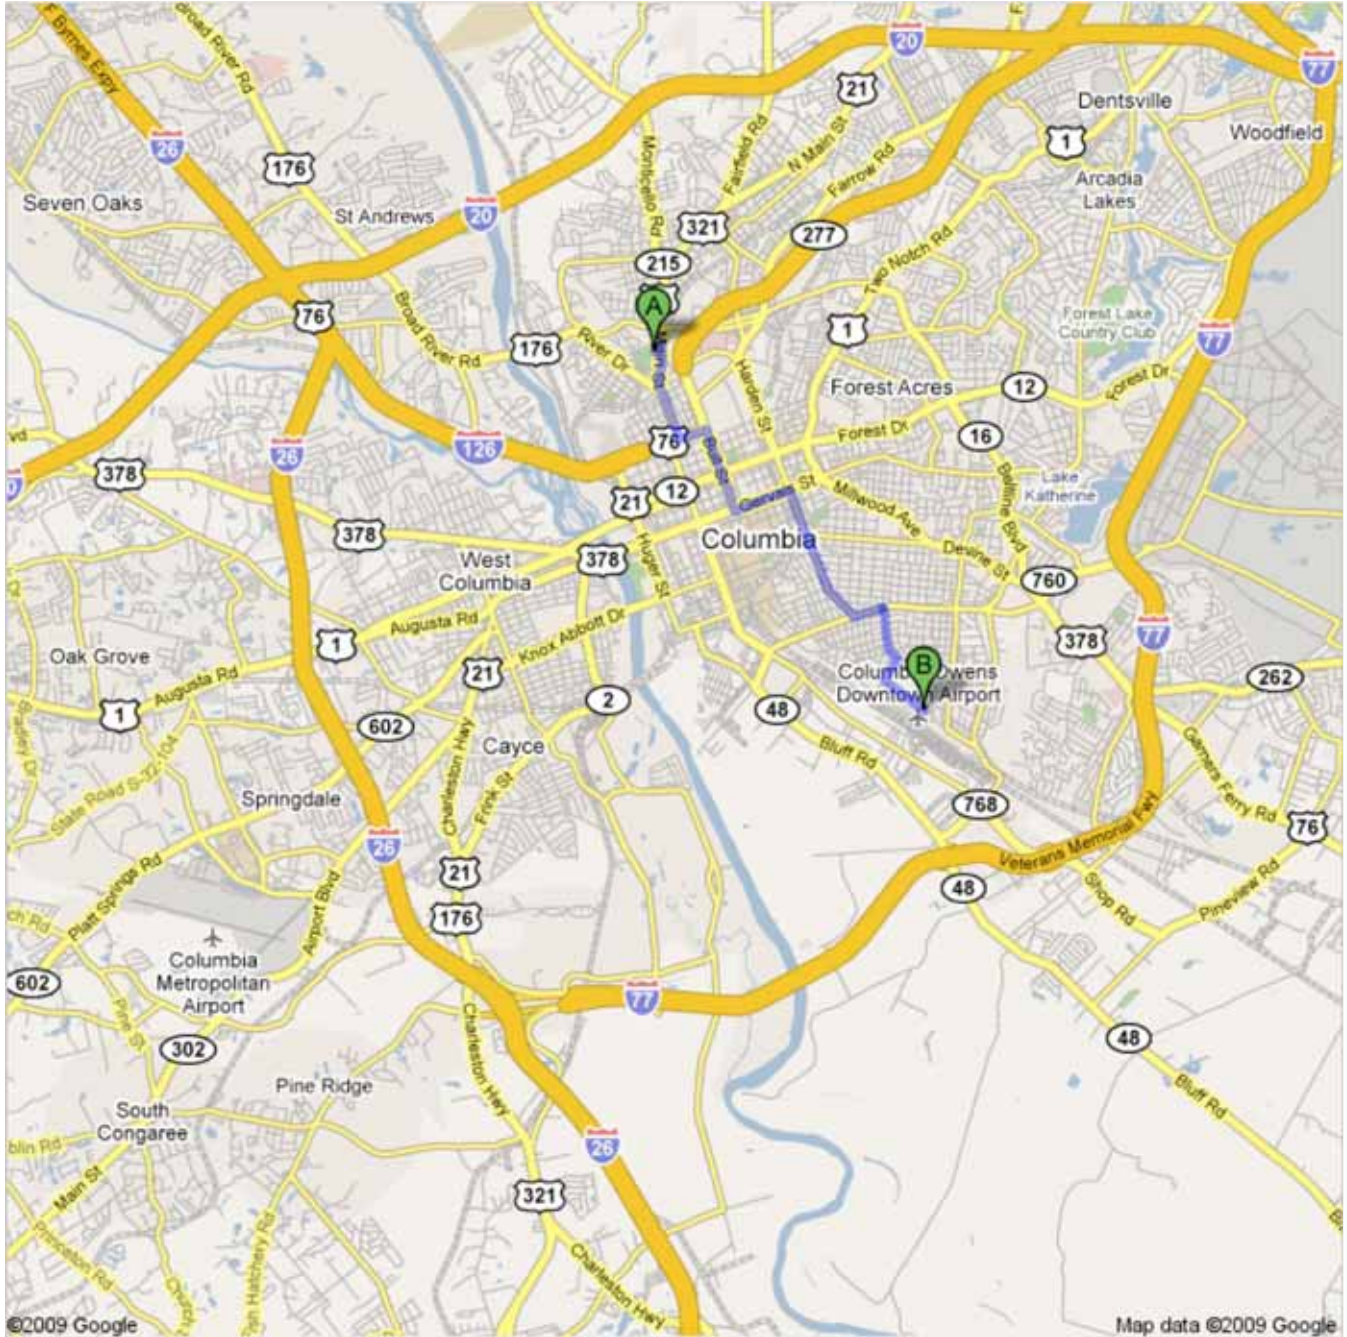

Directions to Jim Hamilton Blvd, Columbia, SC 29205

6.1 mi – about 16 mins

Save trees. Go green!

Download Google Maps on your phone at google.com/gmm

Parkside Dr, Columbia, SC

	1. Head northeast on Parkside Dr toward Main St	go 0.1 mi total 0.1 mi
	2. Turn right at Main St About 2 mins	go 1.0 mi total 1.2 mi
	3. Turn left at Elmwood Ave About 1 min	go 0.3 mi total 1.5 mi
	4. Take the 3rd right onto Bull St About 2 mins	go 0.9 mi total 2.3 mi
	5. Turn left at Gervais St About 1 min	go 0.6 mi total 2.9 mi
	6. Turn right at Harden St About 4 mins	go 1.5 mi total 4.5 mi
	7. Turn left at Rosewood Dr About 1 min	go 0.3 mi total 4.8 mi
	8. Turn right at S Holly St About 2 mins	go 0.5 mi total 5.3 mi
	9. Turn right at Airport Blvd About 1 min	go 0.3 mi total 5.6 mi
	10. Take the 1st left onto Jim Hamilton Blvd About 1 min	go 0.5 mi total 6.1 mi

Jim Hamilton Blvd, Columbia, SC 29205

These directions are for planning purposes only. You may find that construction projects, traffic, weather, or other events may cause conditions to differ from the map results, and you should plan your route accordingly. You must obey all signs or notices regarding your route.

Map data ©2009 , Google