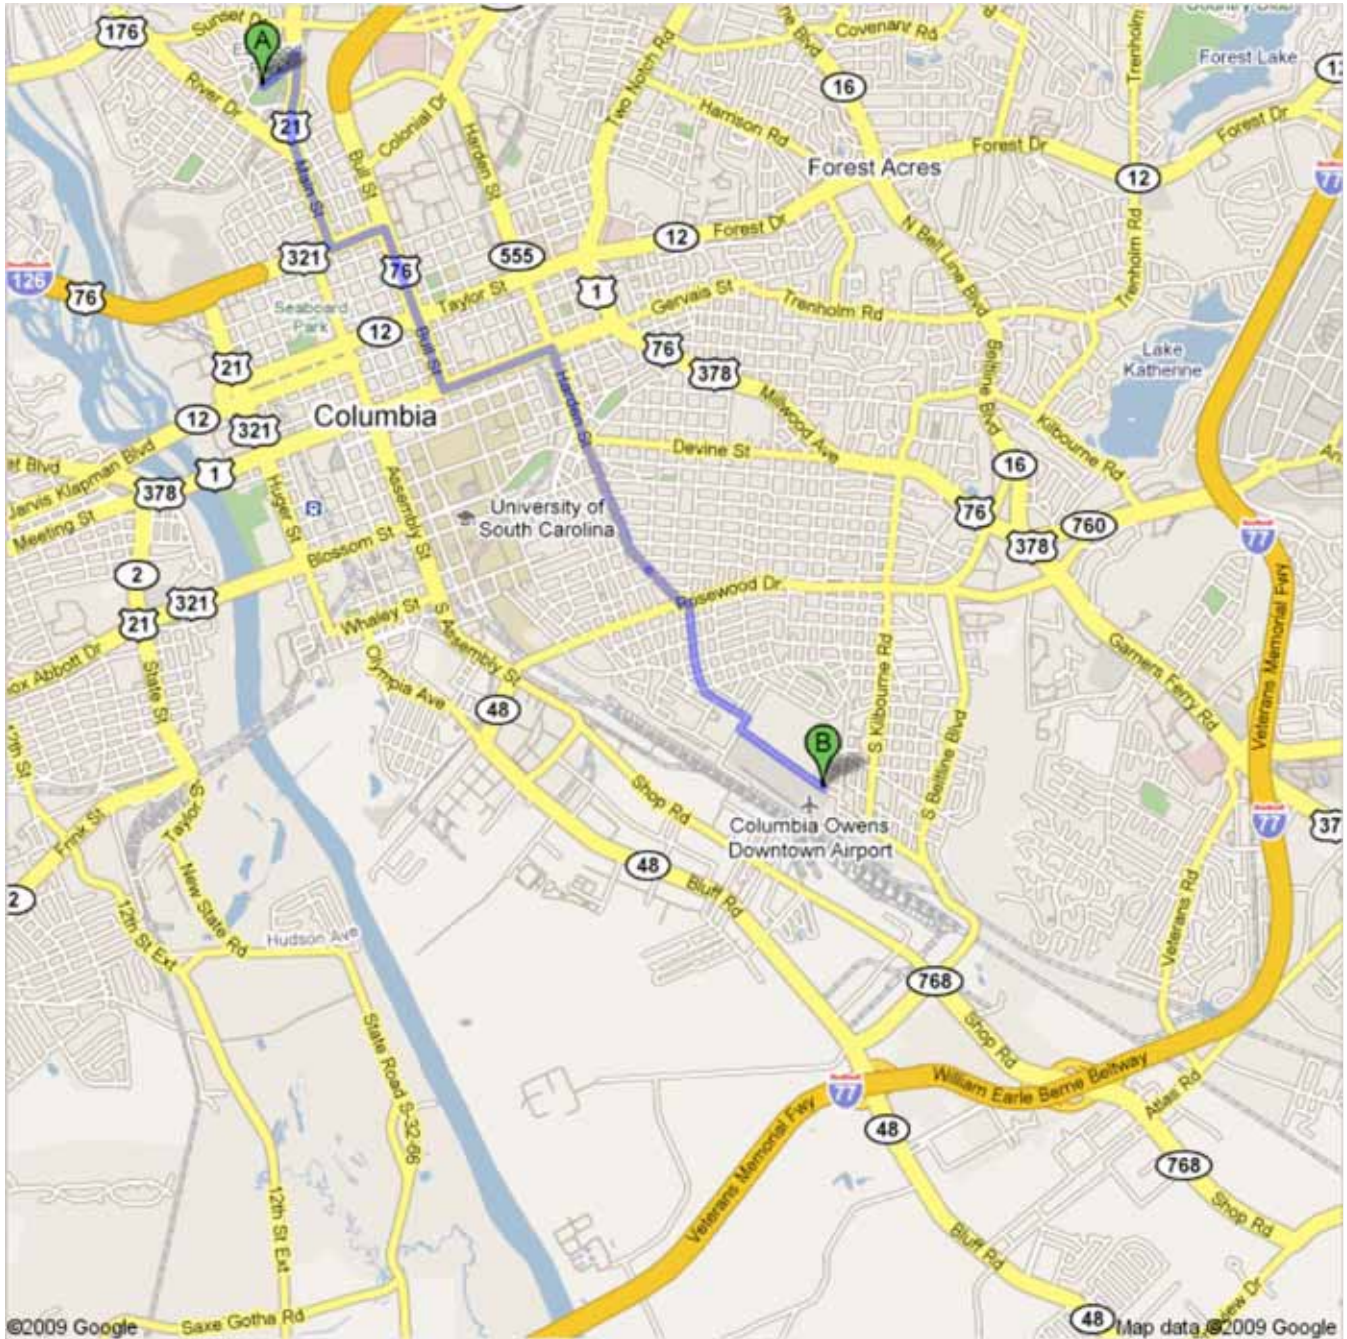

Directions to Jim Hamilton Blvd, Columbia, SC 29205

6.0 mi – about 15 mins

**Save trees. Go green!**  
Download Google Maps on your phone at [google.com/gmm](http://google.com/gmm)

 Parkside Dr, Columbia, SC 29201

	1. Head <b>northeast</b> on <b>Parkside Dr</b> toward <b>Main St</b>	go 0.2 mi total 0.2 mi
	2. Turn <b>right</b> at <b>Main St</b> About 2 mins	go 1.0 mi total 1.3 mi
	3. Turn <b>left</b> at <b>Elmwood Ave</b> About 1 min	go 0.3 mi total 1.6 mi
	4. Take the 3rd <b>right</b> onto <b>Bull St</b> About 2 mins	go 0.9 mi total 2.5 mi
	5. Turn <b>left</b> at <b>Gervais St</b> About 1 min	go 0.6 mi total 3.1 mi
	6. Turn <b>right</b> at <b>Harden St</b> About 4 mins	go 1.5 mi total 4.6 mi
	7. Turn <b>left</b> at <b>Rosewood Dr</b>	go 213 ft total 4.6 mi
	8. Take the 1st <b>right</b> onto <b>S Woodrow St</b> About 2 mins	go 0.5 mi total 5.1 mi
	9. Turn <b>left</b> at <b>Holt Dr</b> About 1 min	go 0.3 mi total 5.4 mi
	10. Turn <b>right</b> at <b>Airport Blvd</b>	go 351 ft total 5.4 mi
	11. Take the 1st <b>left</b> onto <b>Jim Hamilton Blvd</b> About 1 min	go 0.5 mi total 6.0 mi

 Jim Hamilton Blvd, Columbia, SC 29205

These directions are for planning purposes only. You may find that construction projects, traffic, weather, or other events may cause conditions to differ from the map results, and you should plan your route accordingly. You must obey all signs or notices regarding your route.

Map data ©2009 , Google