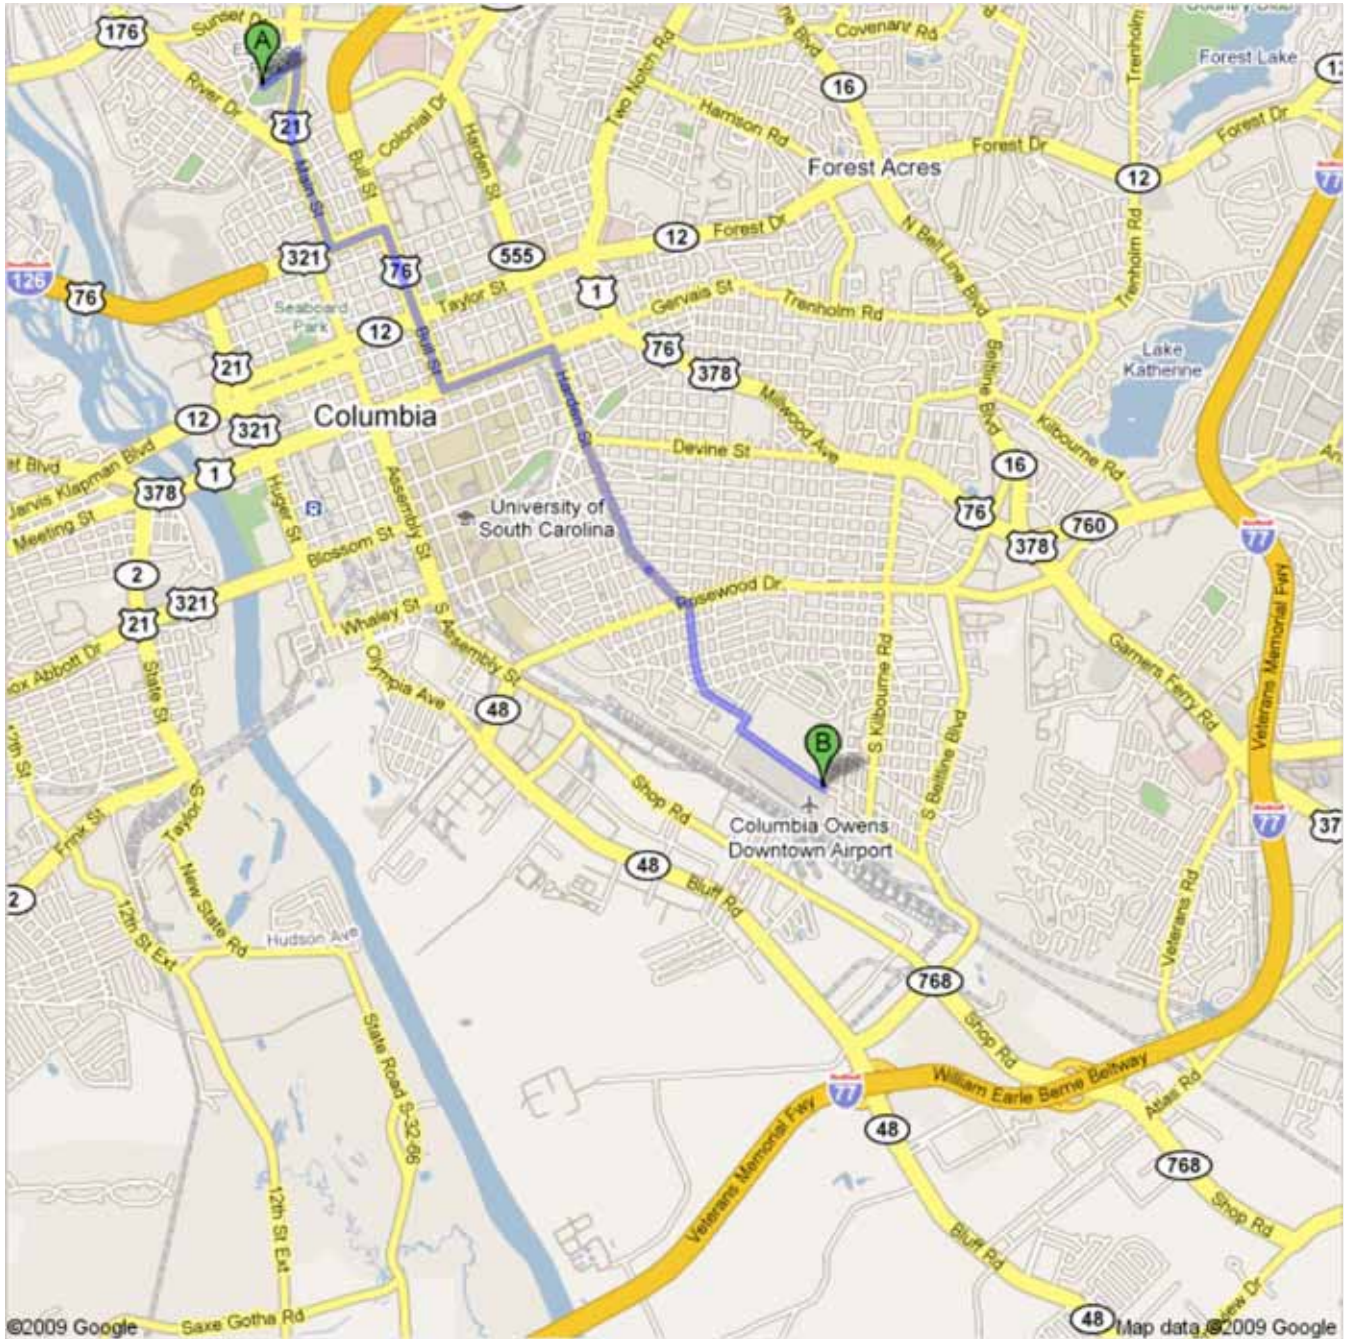

Directions to Jim Hamilton Blvd, Columbia, SC 29205

6.0 mi – about 15 mins

Save trees. Go green!
Download Google Maps on your phone at google.com/gmm

 Parkside Dr, Columbia, SC 29201

	1. Head northeast on Parkside Dr toward Main St	go 0.2 mi total 0.2 mi
	2. Turn right at Main St About 2 mins	go 1.0 mi total 1.3 mi
	3. Turn left at Elmwood Ave About 1 min	go 0.3 mi total 1.6 mi
	4. Take the 3rd right onto Bull St About 2 mins	go 0.9 mi total 2.5 mi
	5. Turn left at Gervais St About 1 min	go 0.6 mi total 3.1 mi
	6. Turn right at Harden St About 4 mins	go 1.5 mi total 4.6 mi
	7. Turn left at Rosewood Dr	go 213 ft total 4.6 mi
	8. Take the 1st right onto S Woodrow St About 2 mins	go 0.5 mi total 5.1 mi
	9. Turn left at Holt Dr About 1 min	go 0.3 mi total 5.4 mi
	10. Turn right at Airport Blvd	go 351 ft total 5.4 mi
	11. Take the 1st left onto Jim Hamilton Blvd About 1 min	go 0.5 mi total 6.0 mi

 Jim Hamilton Blvd, Columbia, SC 29205

These directions are for planning purposes only. You may find that construction projects, traffic, weather, or other events may cause conditions to differ from the map results, and you should plan your route accordingly. You must obey all signs or notices regarding your route.

Map data ©2009 , Google