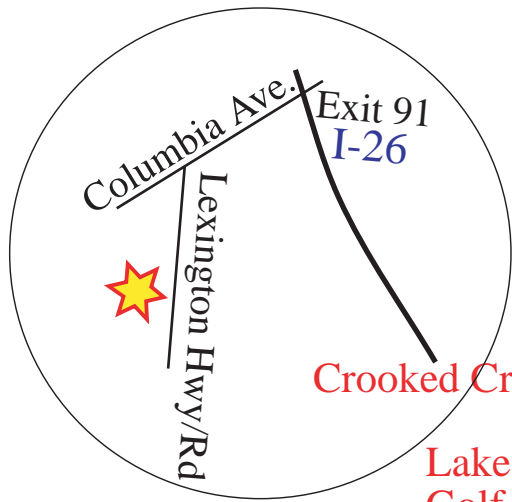

Columbia Area Courses

<http://www.columbiadiscgolfclub.com>

Crooked Creek ★

Lake Murry Golf Center ★

I-26 Exit 101 A
Go approx. 9 miles to traffic light.
Take a right on Old Hilton Road.
Entrance is 300 yards on left.

I-20 Exit 98
Take 521 N. 2.4 miles.
Turn Left onto SC-34 (Dekalb St.)
Turn Right in 2.4 miles onto
Chestnut Ferry Rd.
Park is on the right.

Woodward Park ★
Camden

<http://scdgo.net>