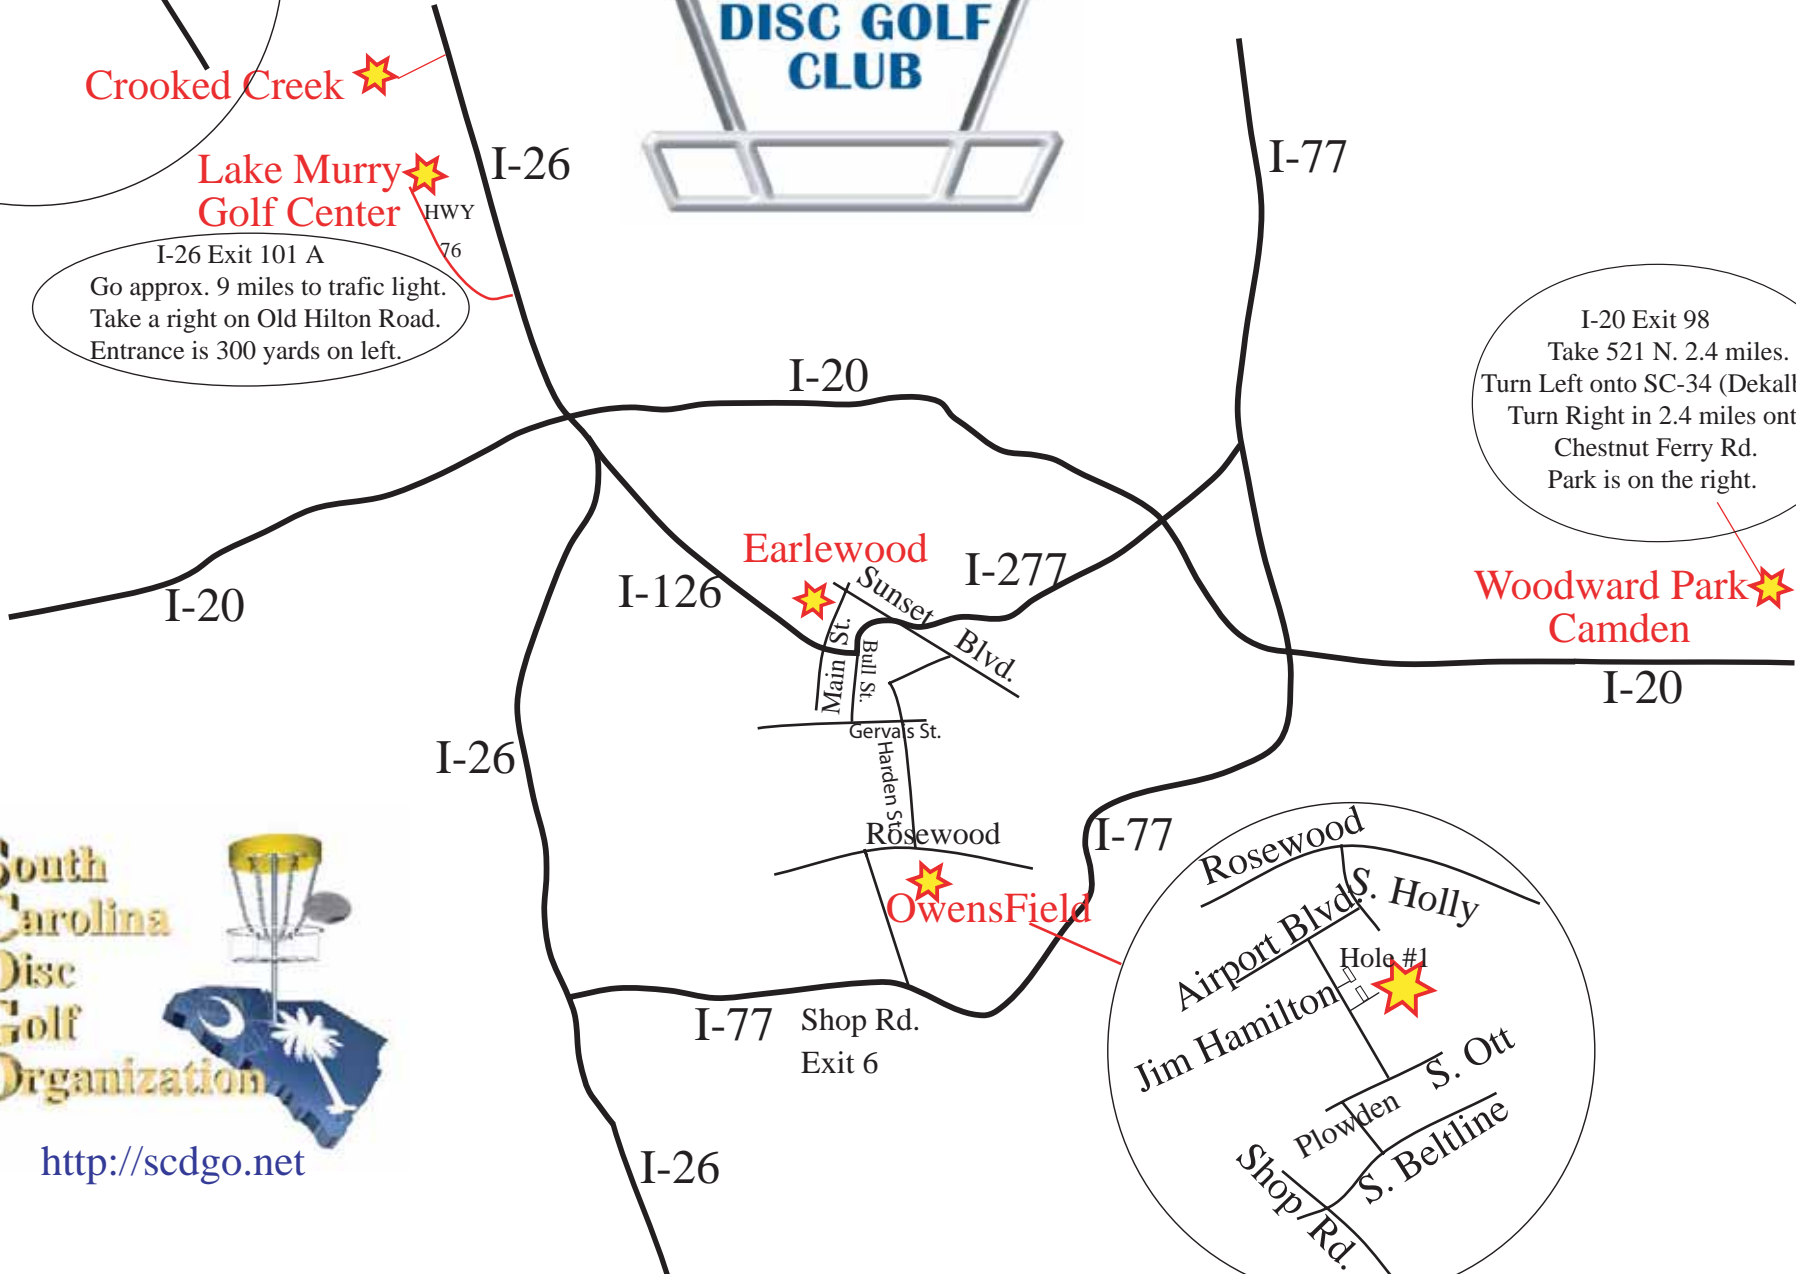

Columbia Area Courses

<http://www.columbiadiscgolfclub.com>

Crooked Creek ★

Lake Murry Golf Center ★

I-26 Exit 101 A
Go approx. 9 miles to traffic light.
Take a right on Old Hilton Road.
Entrance is 300 yards on left.

I-20 Exit 98
Take 521 N. 2.4 miles.
Turn Left onto SC-34 (Dekalb St.)
Turn Right in 2.4 miles onto
Chestnut Ferry Rd.
Park is on the right.

Woodward Park ★
Camden

<http://scdgo.net>