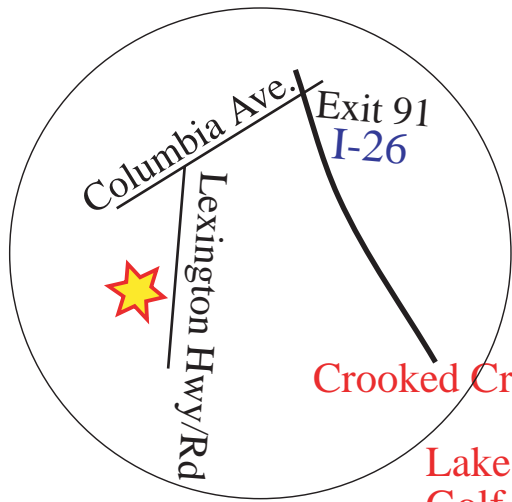

# Columbia Area Courses

<http://www.columbiadiscgolfclub.com>

**Crooked Creek** ★

**Lake Murry Golf Center** ★

I-26 Exit 101 A  
Go approx. 9 miles to traffic light.  
Take a right on Old Hilton Road.  
Entrance is 300 yards on left.

I-20 Exit 98  
Take 521 N. 2.4 miles.  
Turn Left onto SC-34 (Dekalb St.)  
Turn Right in 2.4 miles onto  
Chestnut Ferry Rd.  
Park is on the right.

**Woodward Park Camden** ★

<http://scdgo.net>